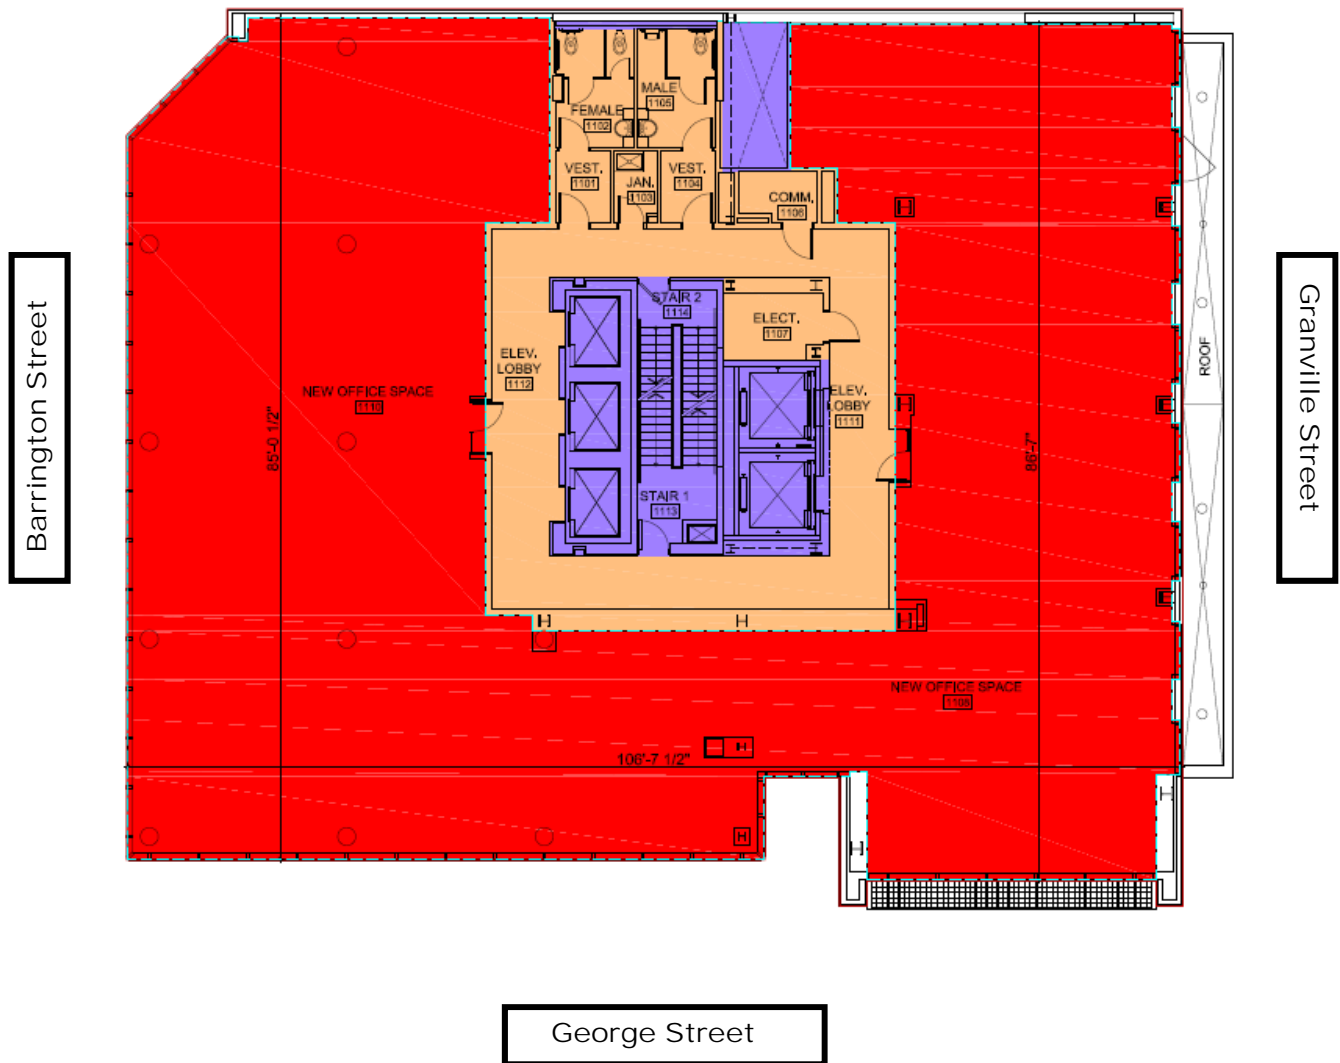

# TD Centre Halifax Space For Lease

**Additional**

16<sup>th</sup> to 17<sup>th</sup> FLOORS  
+/- 8,000 s.f.

**Jonathan Hartlen**  
(902) 482-9201  
(902) 209-9619 cell  
jhartlen@compassbroker.com

**Anne Marie Byrne**  
(902) 454-9263  
(902) 441-1554 cell  
ambyrne@compassbroker.com