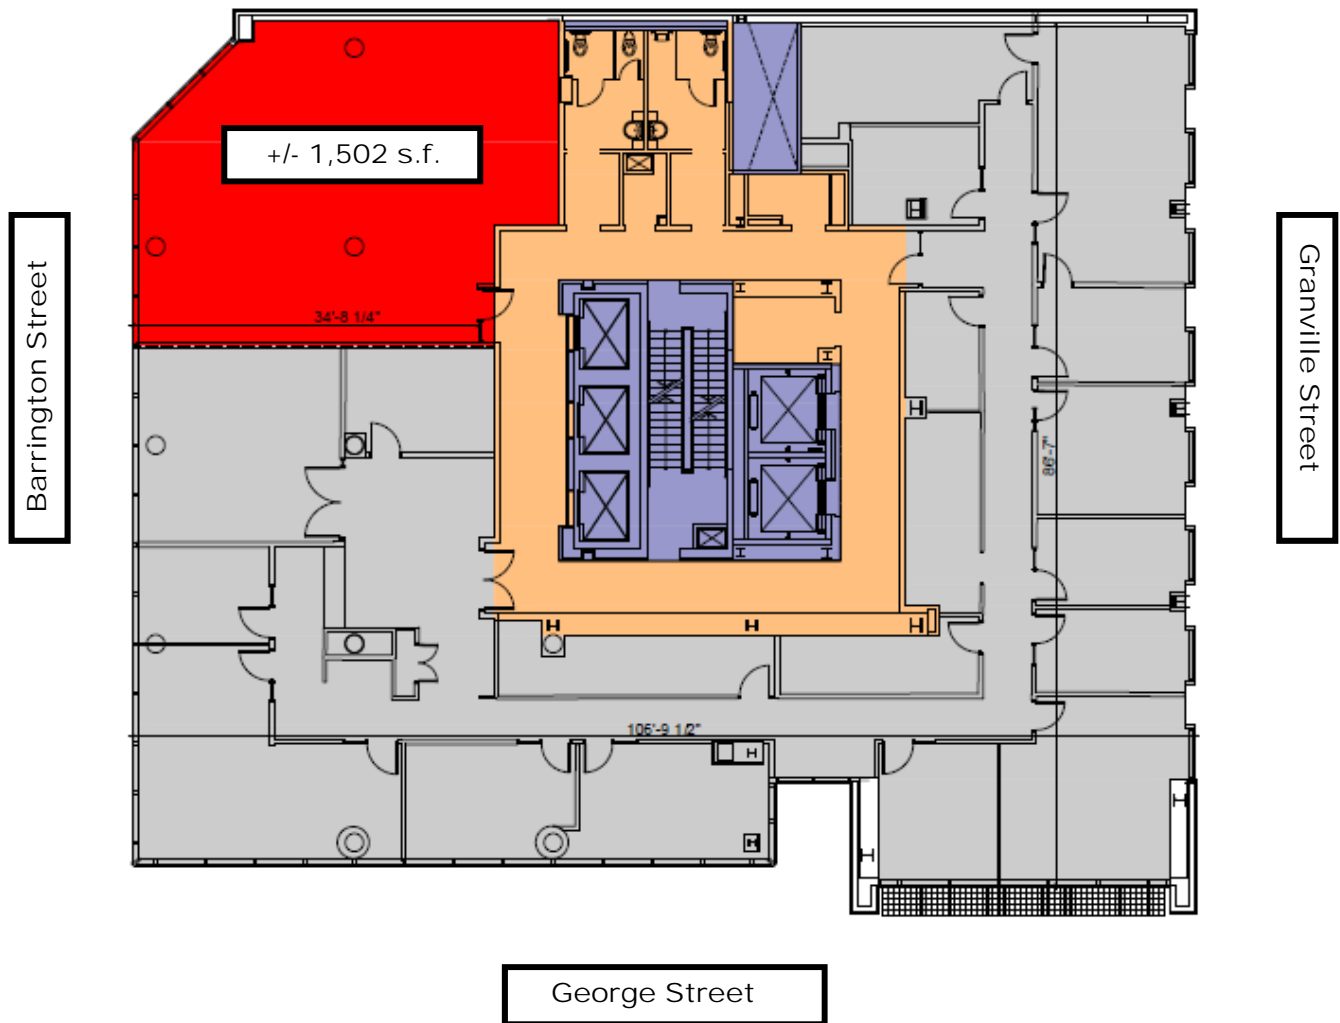

# TD Centre Halifax Space For Lease

**Additional**

18<sup>th</sup> FLOOR - SUITE 1805  
+/- 1,502 s.f.

**Jonathan Hartlen**  
(902) 482-9201  
(902) 209-9619 cell  
jhartlen@compassbroker.com

**Anne Marie Byrne**  
(902) 454-9263  
(902) 441-1554 cell  
ambyrne@compassbroker.com