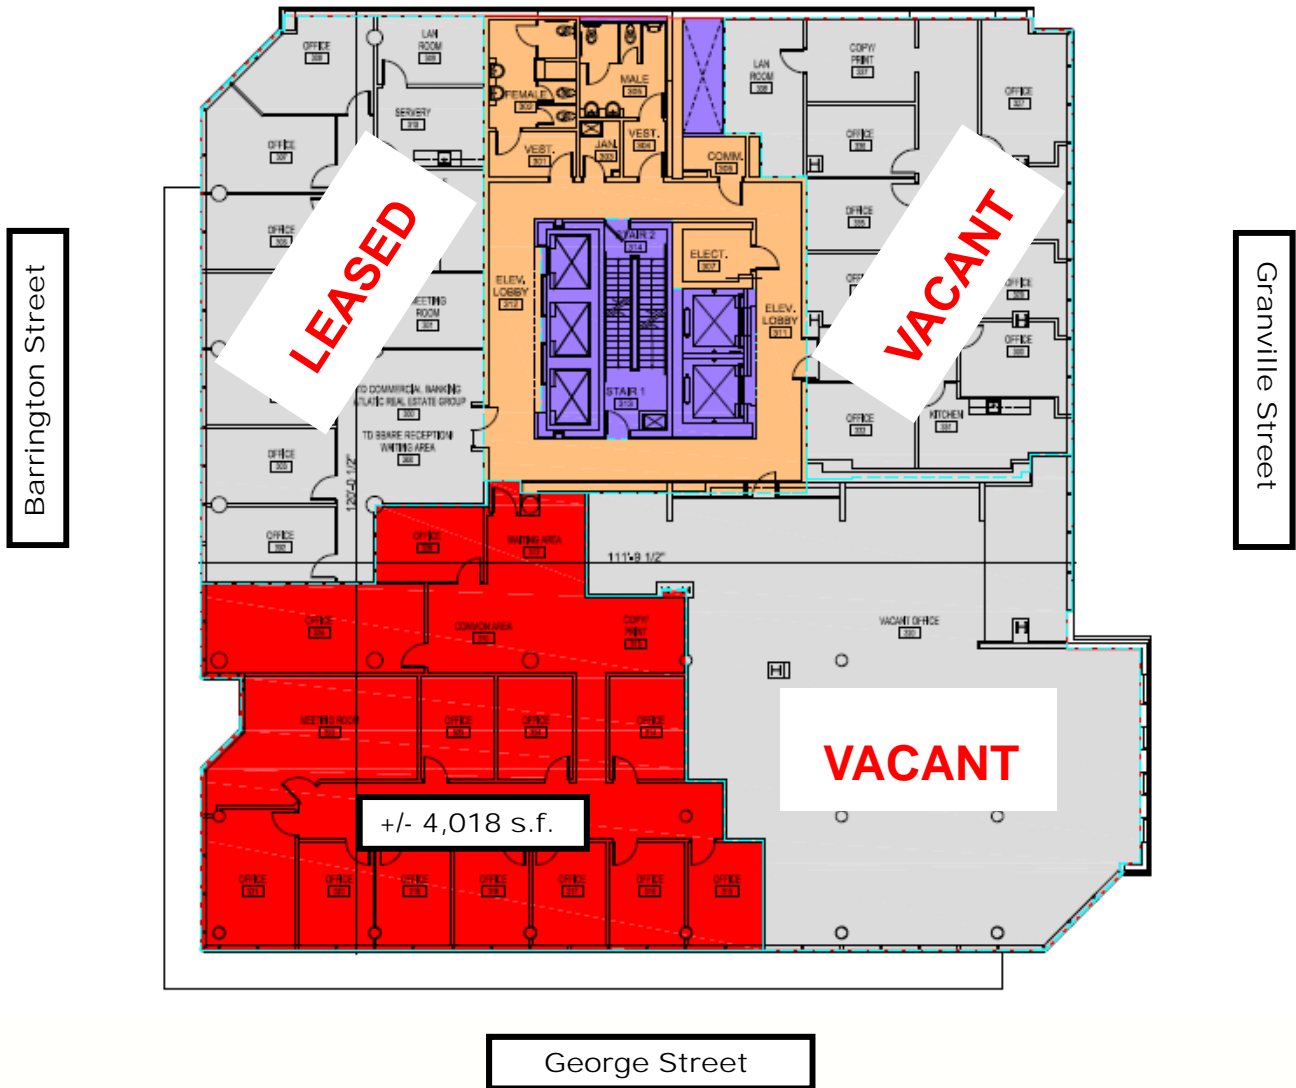

TD Centre Halifax Space For Lease

Additional

SUITE 310

Jonathan Hartlen
(902) 482-9201
(902) 209-9619 cell
jhartlen@compassbroker.com

Anne Marie Byrne
(902) 454-9263
(902) 441-1554 cell
ambyrne@compassbroker.com