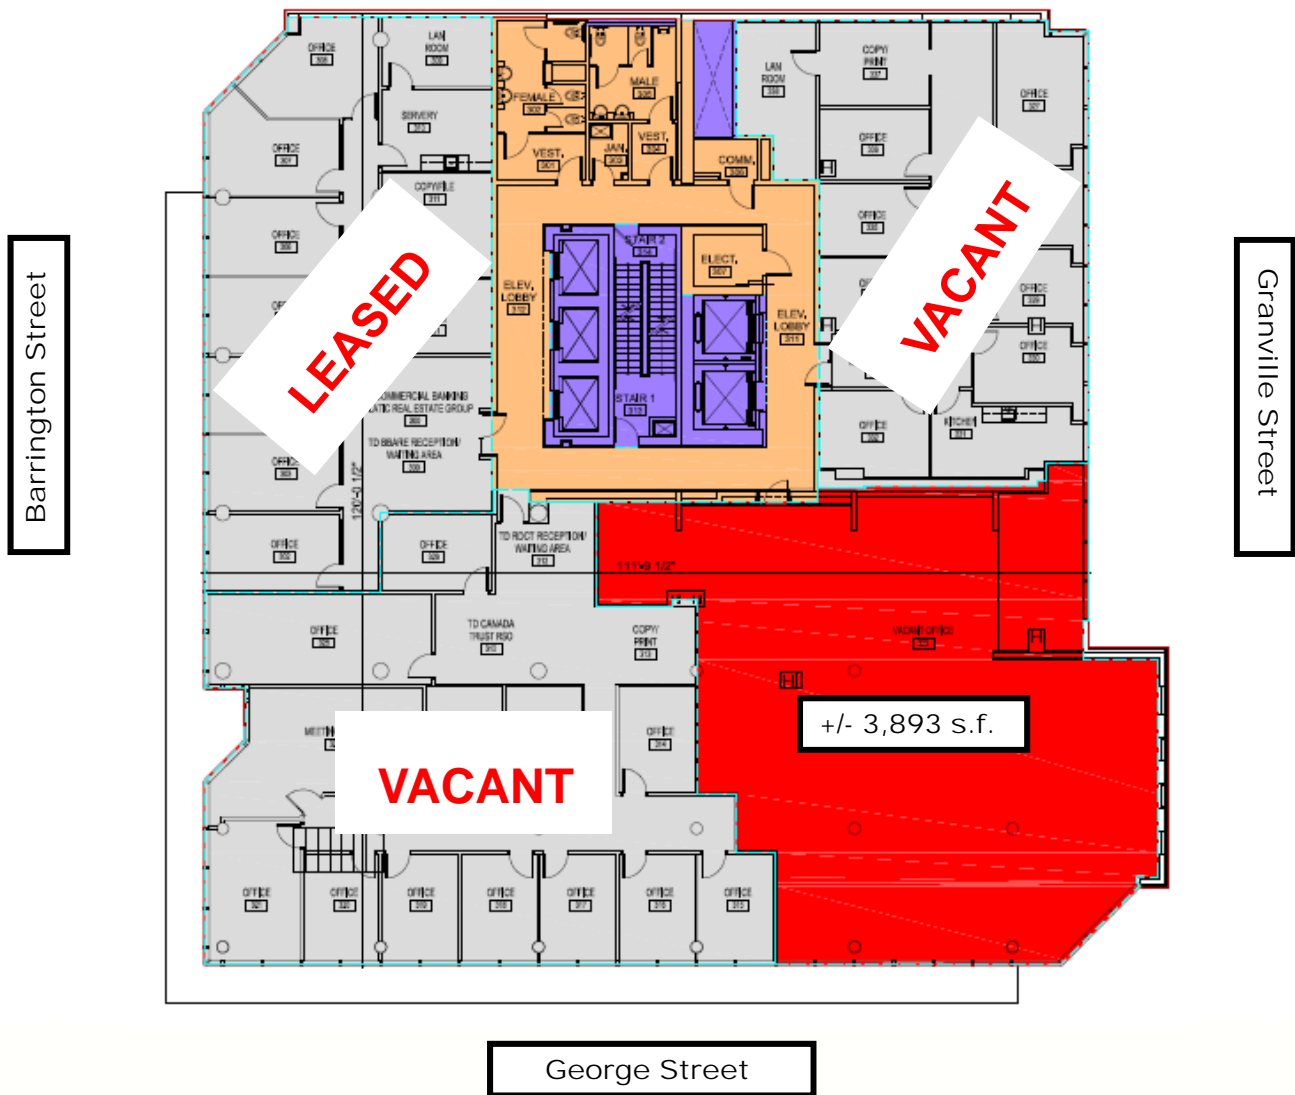

TD Centre Halifax Space For Lease

Additional

SUITE 320

Jonathan Hartlen
(902) 482-9201
(902) 209-9619 cell
jhartlen@compassbroker.com

Anne Marie Byrne
(902) 454-9263
(902) 441-1554 cell
ambyrne@compassbroker.com